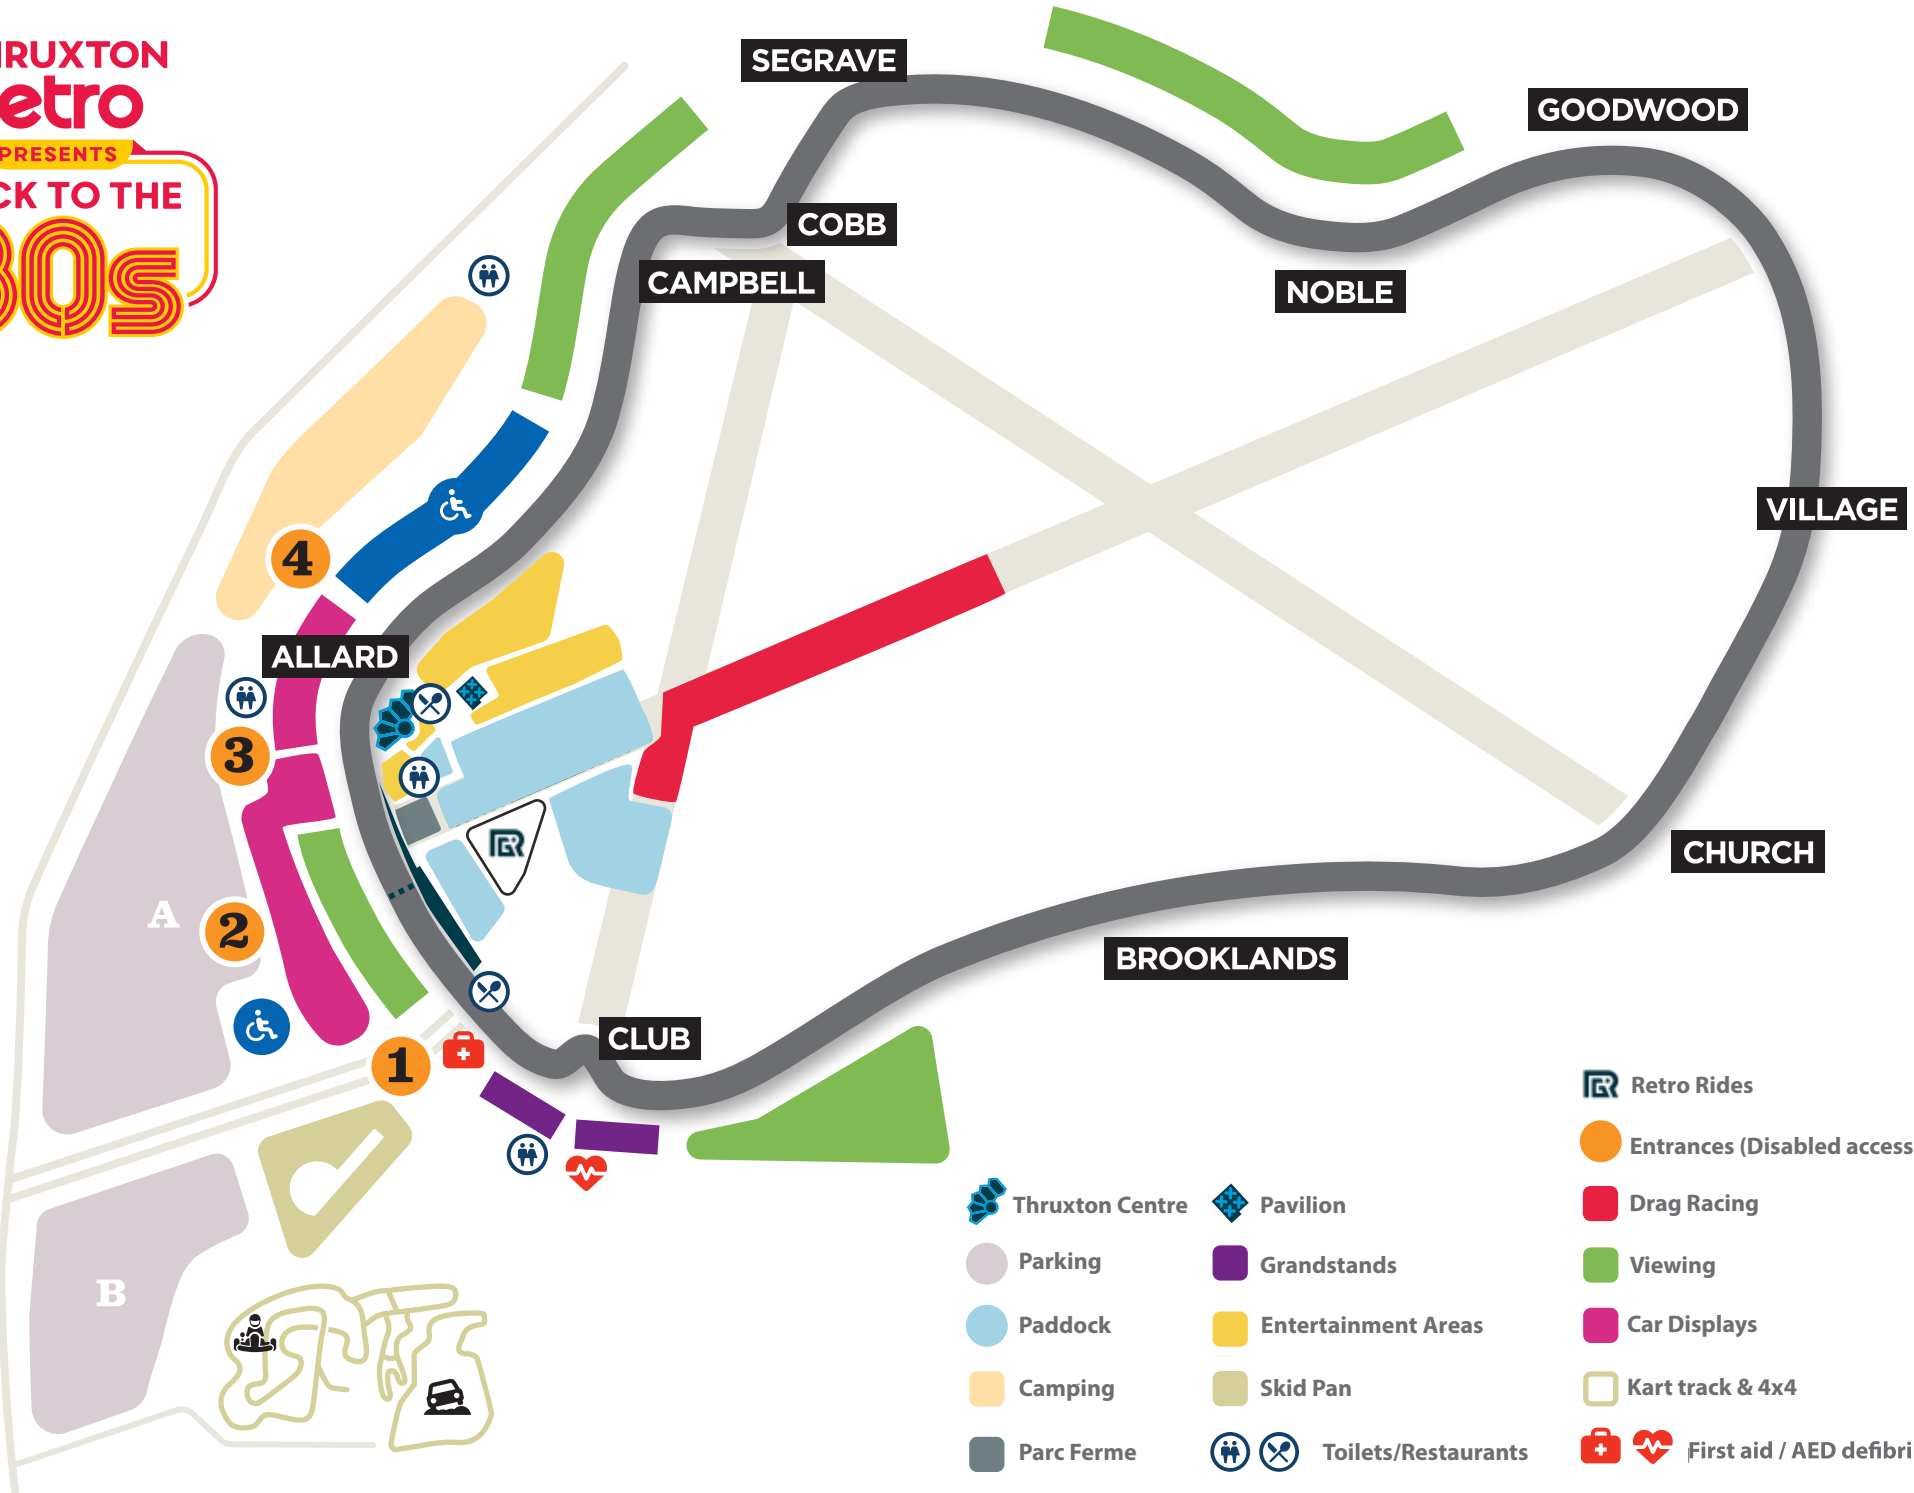

**THRUXTON**  
**retro**  
 PRESENTS  
**BACK TO THE**  
**80s**

-  Thruxton Centre
-  Pavilion
-  Parking
-  Paddock
-  Camping
-  Parc Ferme
-  Grandstands
-  Entertainment Areas
-  Skid Pan
-  Toilets/Restaurants
-  Toilets/Restaurants
-  Retro Rides
-  Entrances (Disabled access Gate 4)
-  Drag Racing
-  Viewing
-  Car Displays
-  Kart track & 4x4
-  First aid / AED defibrillator