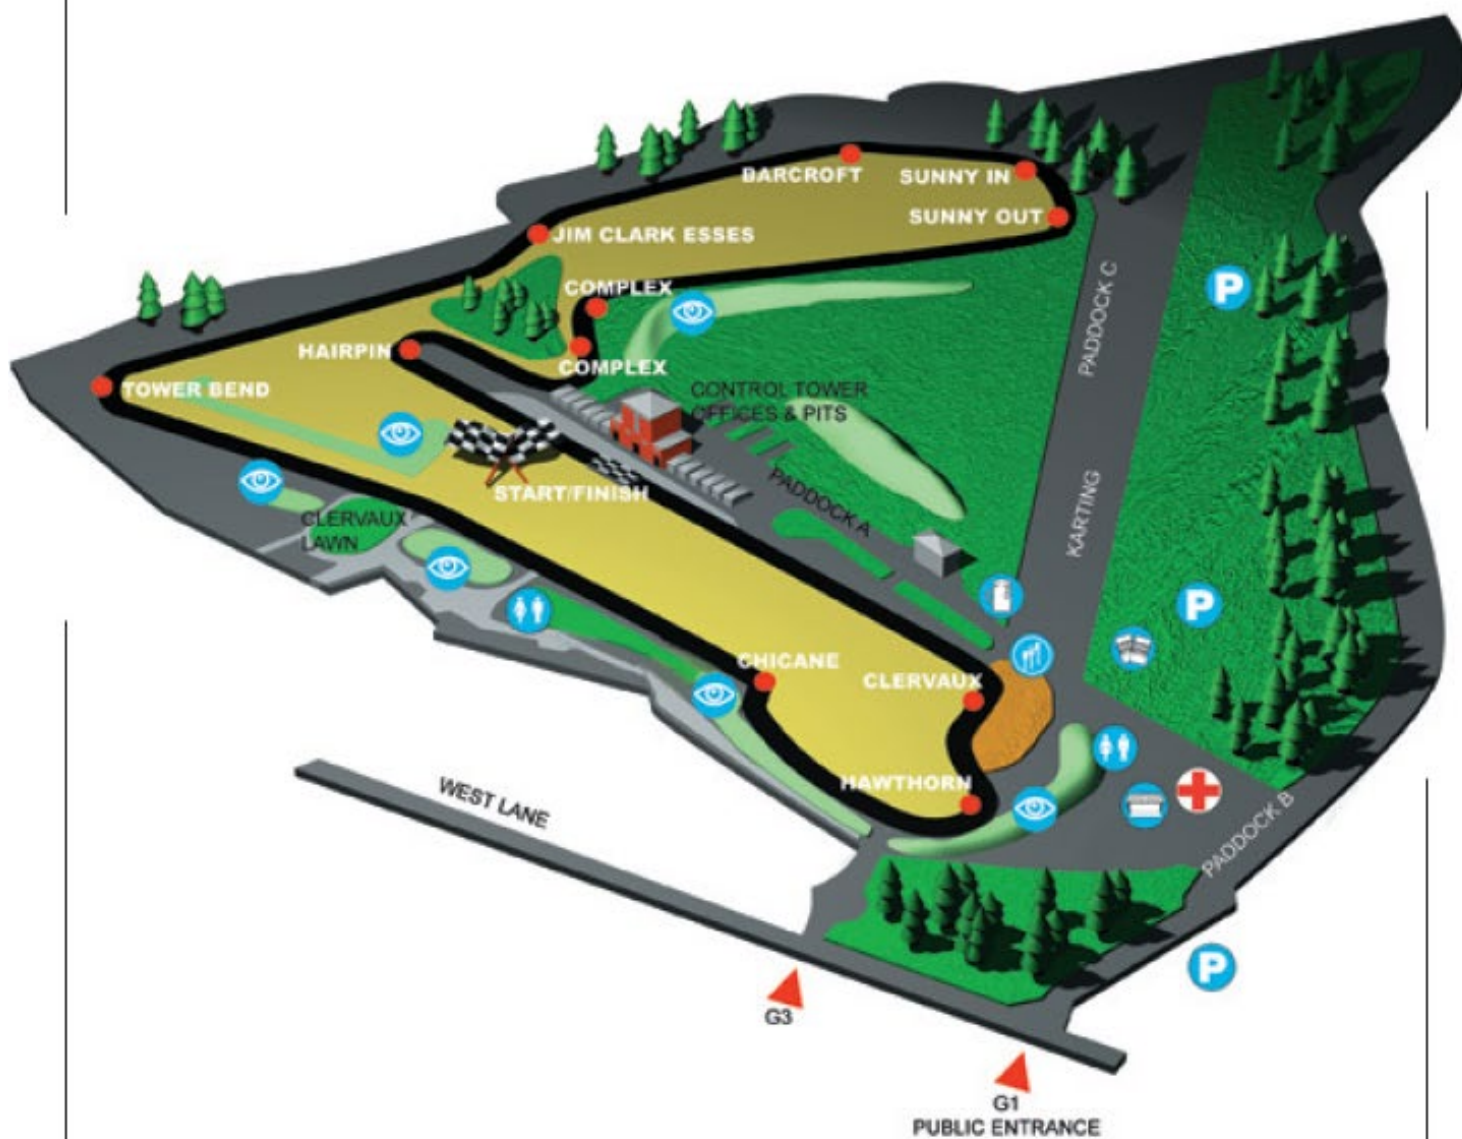

CIRCUIT FACILITIES

First Aid	Trade Stands
Toilet Area	Ticket Office
Spectator Area	Parking Area
Food Stands	Bar Area

Not all facilities are available at all event days.